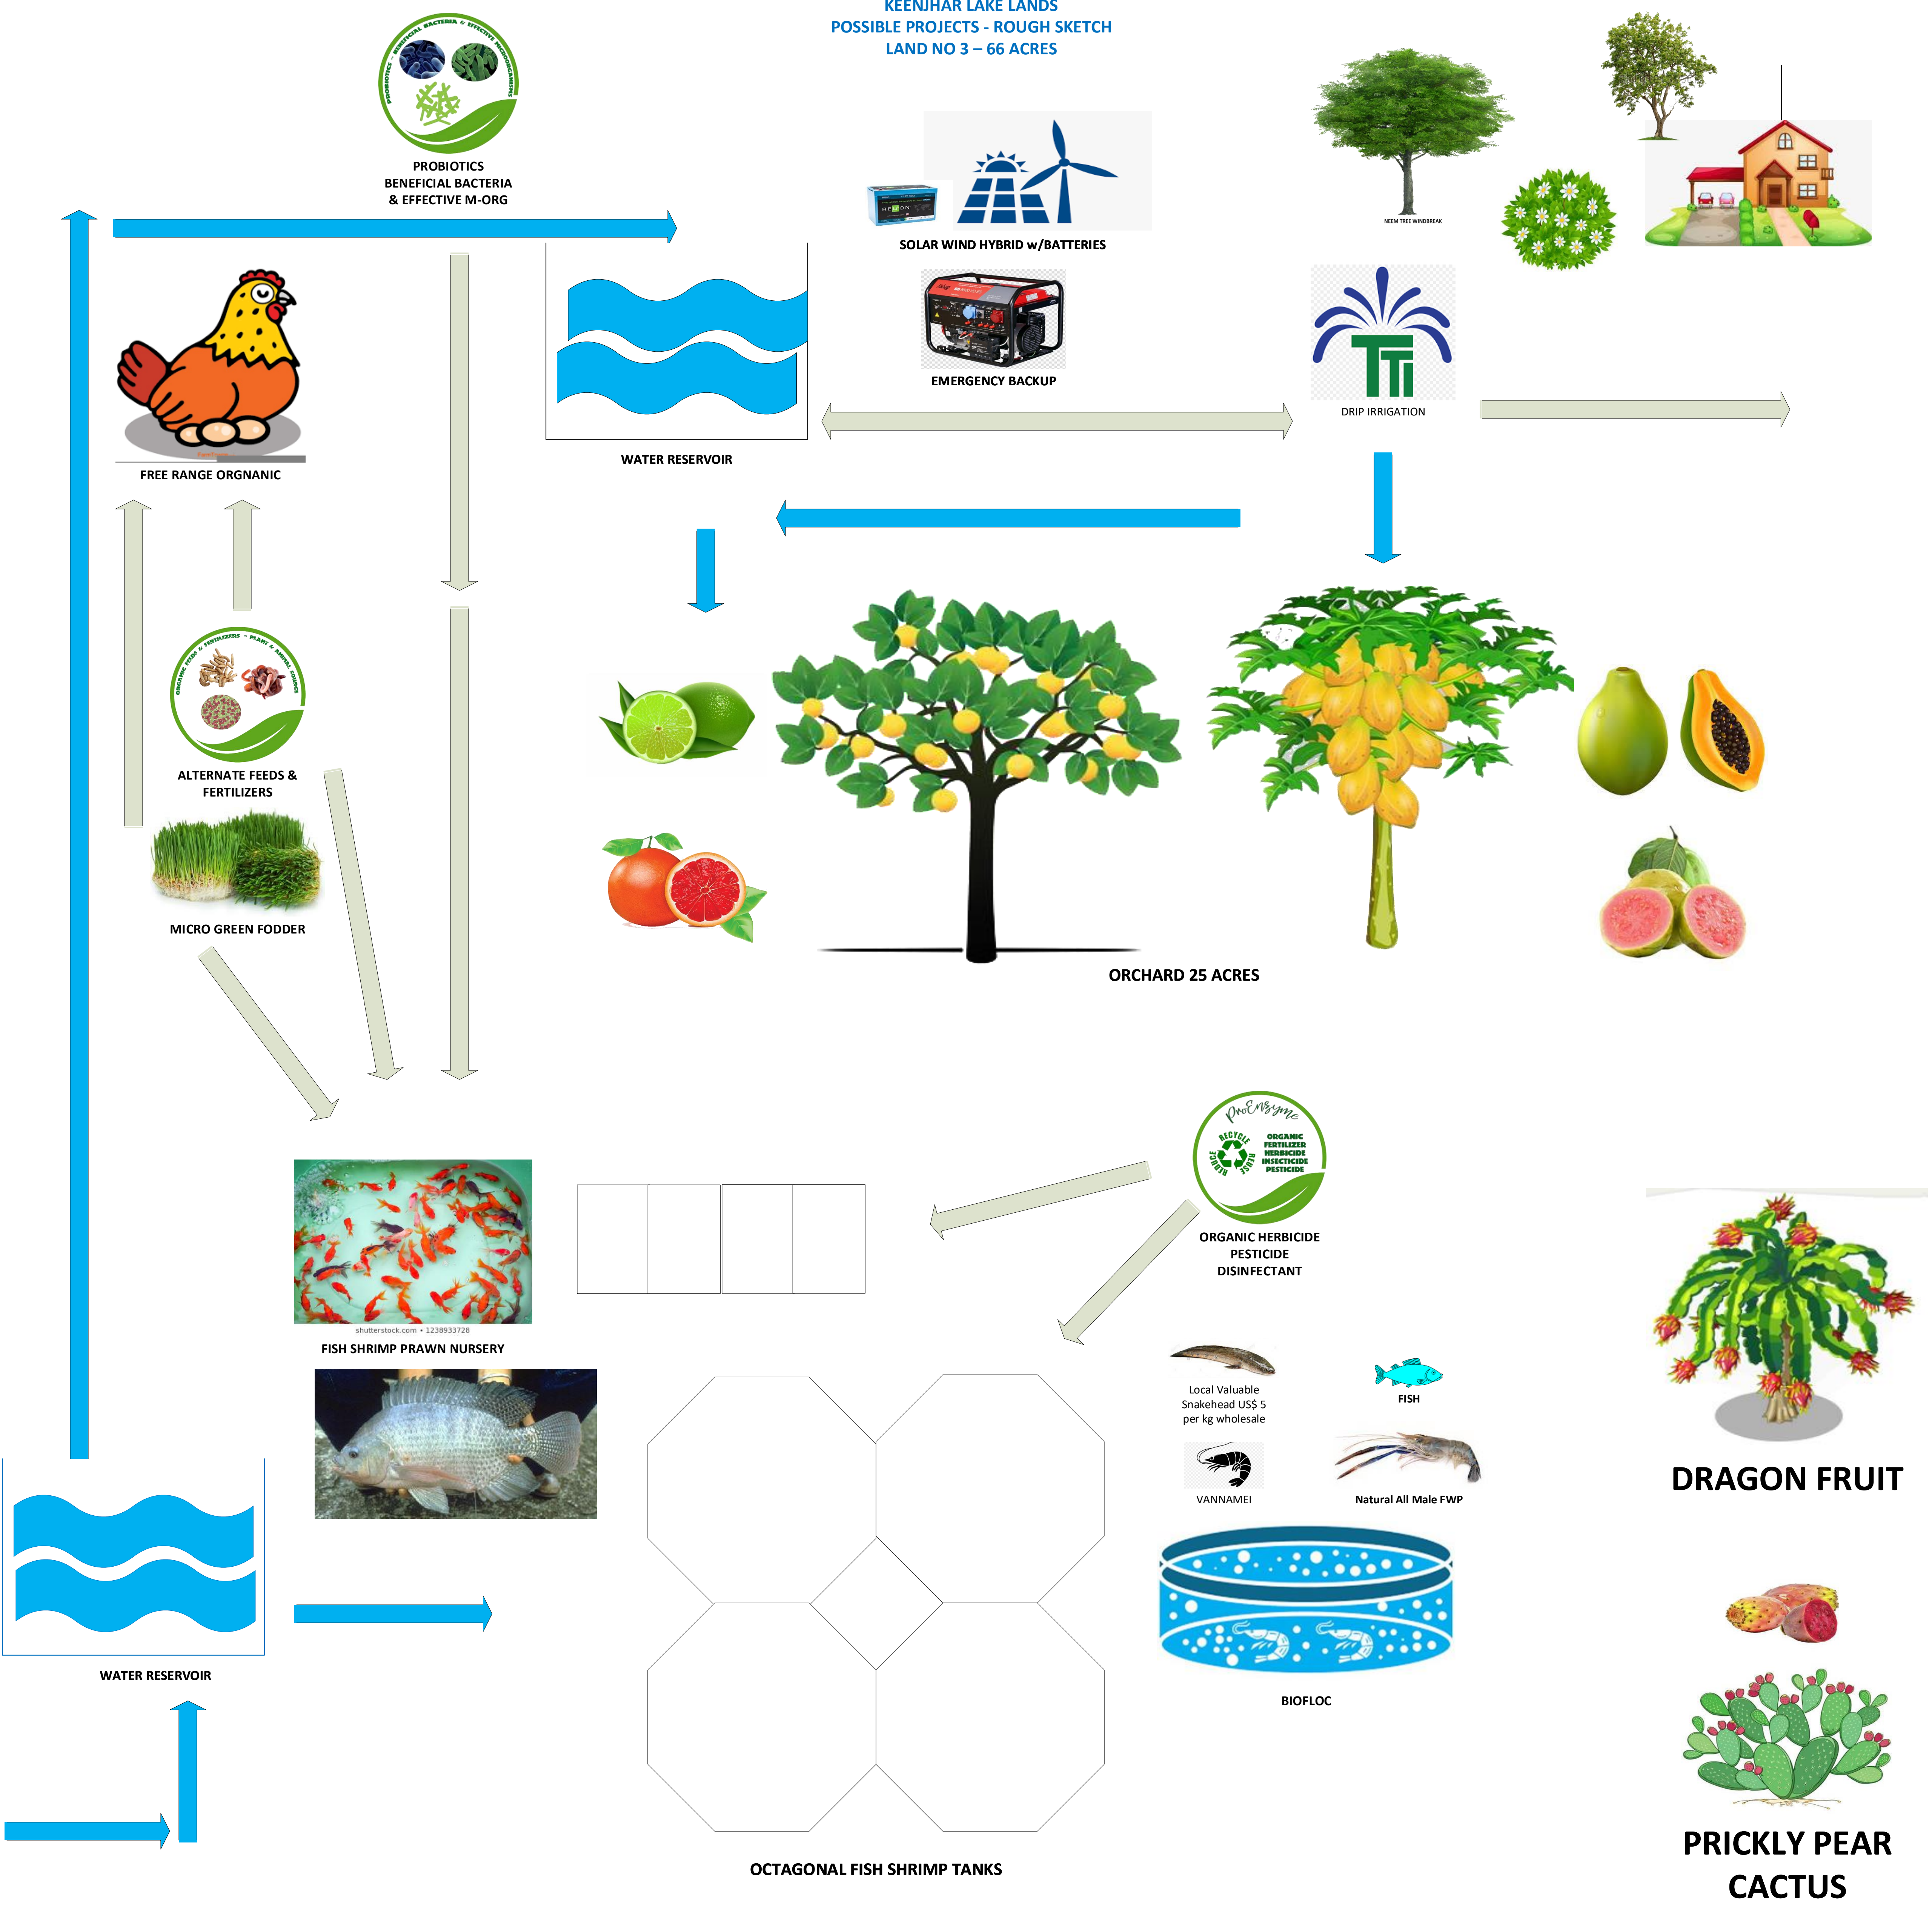

PROBIOTICS
BENEFICIAL BACTERIA
& EFFECTIVE M-ORG

KEENJHAR LAKE LANDS
POSSIBLE PROJECTS - ROUGH SKETCH
LAND NO 3 - 66 ACRES

N 90° 0' 0" E 26.750

KEENJHAR LAKE LANDS
POSSIBLE PROJECTS - ROUGH SKETCH
LAND NO 1 - 12.5 ACRES

Square Cage
100 CAGES MAX - 5000 M2
Land No 1

Natural All Male FWP
100 - 200 - 500 grams +